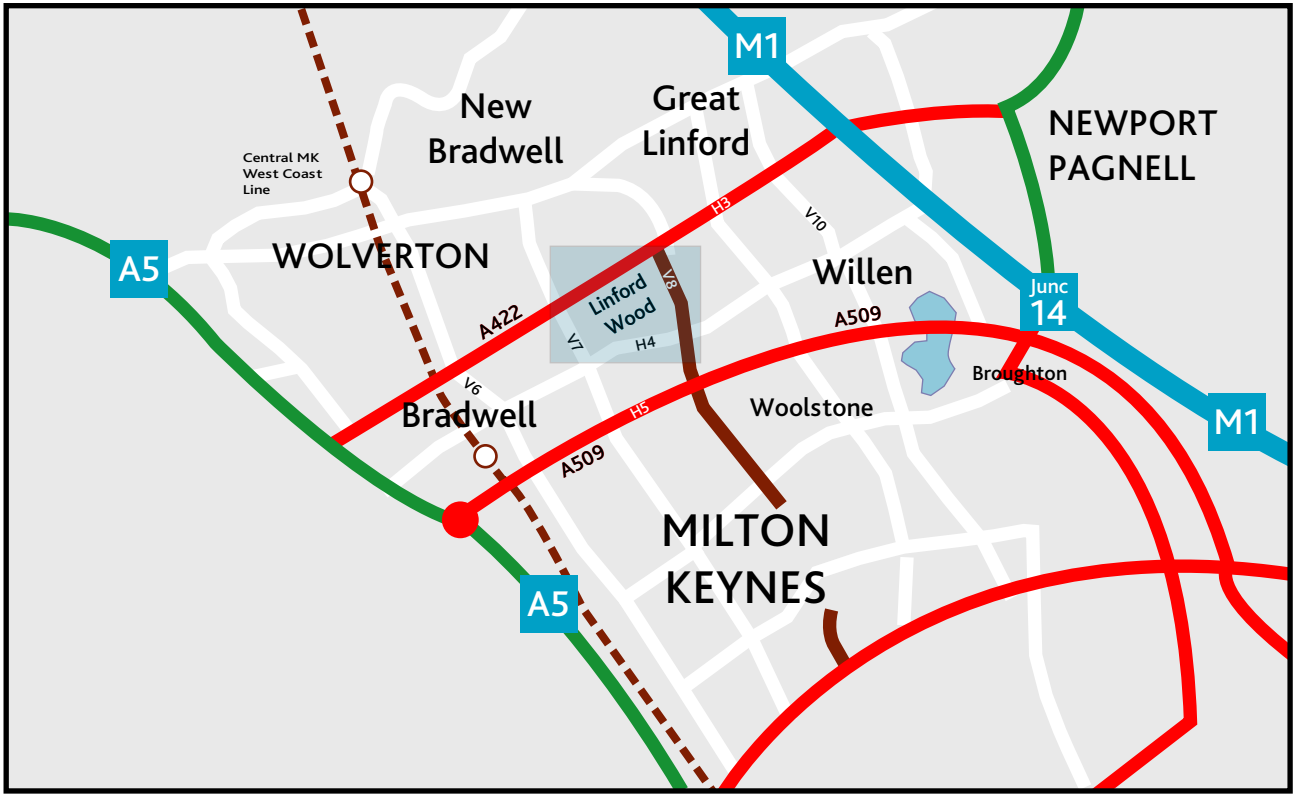

Directions

Directions on how to find K International from M1 motorway:

From North: Leave M1 motorway at Junction 14. Turn right at roundabout, then right again at the next roundabout (about 500m on). You are now on H5 Portway.

From South: Leave M1 motorway at Junction 14. Turn left at roundabout, then right at the next roundabout (about 500m on). You are now on H5 Portway.

From H5 Portway: Stay on H5 Portway until you reach V8 Marlborough Street. (This is the fifth roundabout). Turn right onto the V8. Go straight across the first roundabout (H4 Danstead Way), then take the second turn on the left, signposted Linford Wood East. You are now on Sunrise Parkway. Turn into the car park; it's the second on your left. There is a sign saying visitors car park. K International are located on the raised area; go up the steps, turn to the right and you will see the Carina Building. We are on the East side of the building.